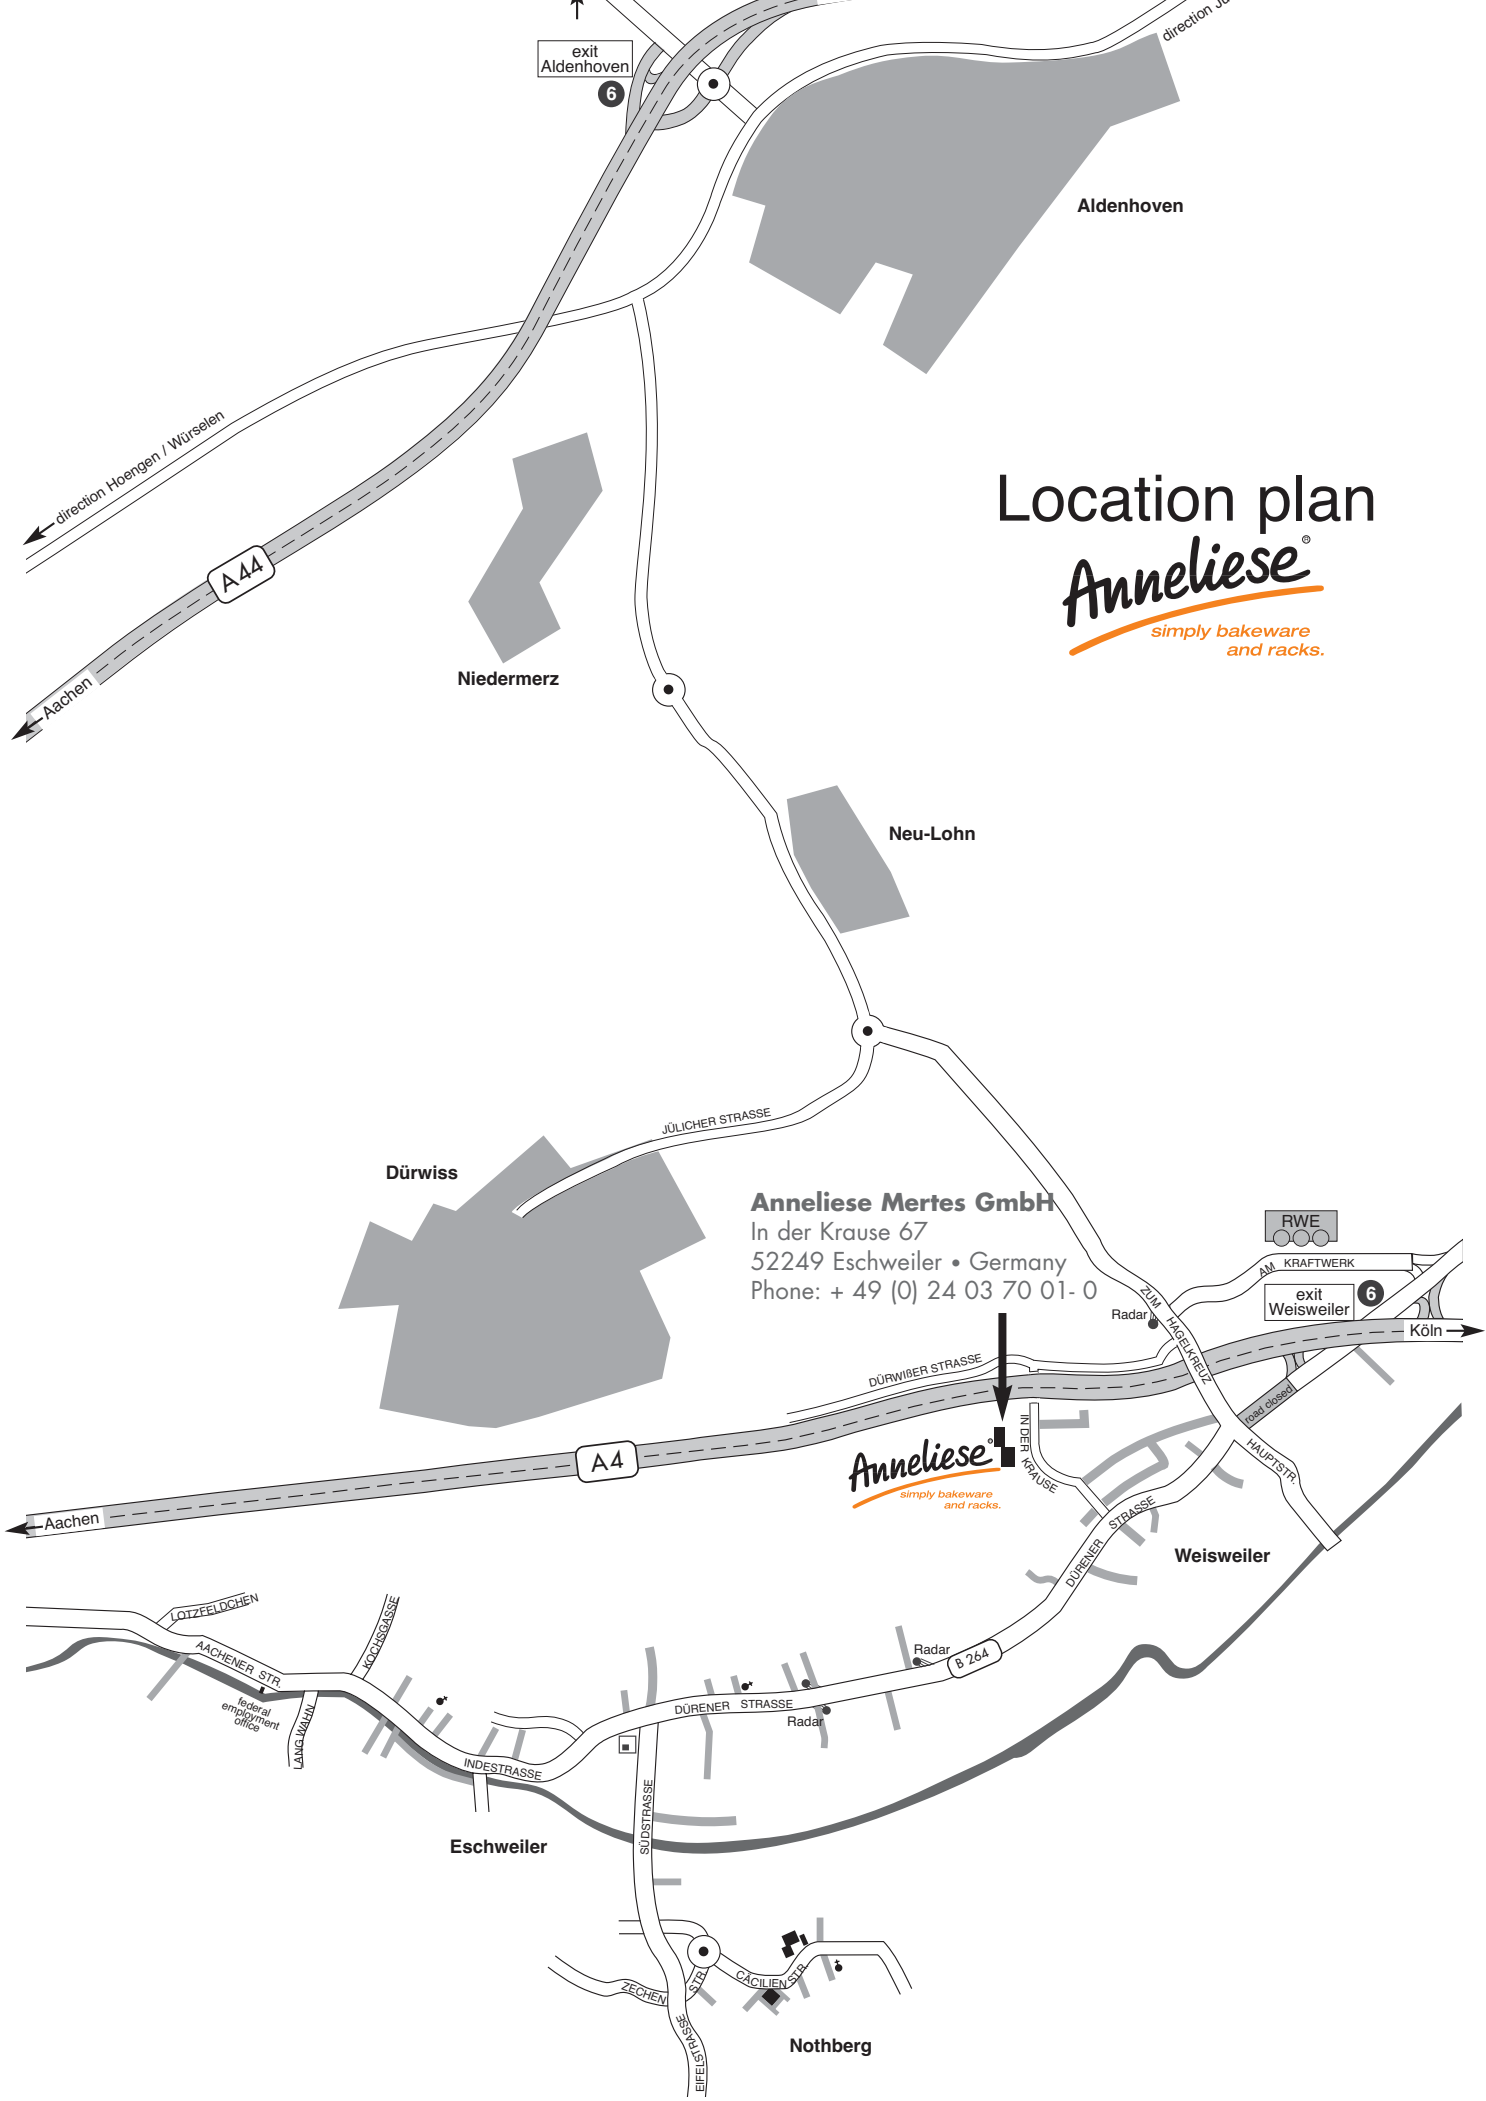

Location plan

Anneliese
simply bakeware
and racks.

Anneliese Mertes GmbH
In der Krause 67
52249 Eschweiler • Germany
Phone: + 49 (0) 24 03 70 01-0

Anneliese
simply bakeware
and racks.

exit
Aldenhoven
6

Aldenhoven

Niedermerz

Neu-Lohn

Dürwiss

RWE

AM KRAFTWERK

exit
Weisweiler
6

Köln

Weisweiler

Eschweiler

Nothberg

direction Hoengen / Würselen

A44

Aachen

JÜLICHER STRASSE

A4

Aachen

LOTZEELDCHEN

AACHENER STR.

federal
employment
office

LANG WÄHLEN

KOCHSTRASSE

INDESTRASSE

SÜDSTRASSE

DÜRENER STRASSE

DÜRWBIRER STRASSE

IN DER
KRAUSE

DÜRENER STRASSE

ZUM
HÖLZKREUZ

road closed

HAUPTSTR.

ZECHEN

EIFELESTR.

BRUNNENSTR.

CACILIENSTR.

Radar

Radar

Radar

Radar

B 264